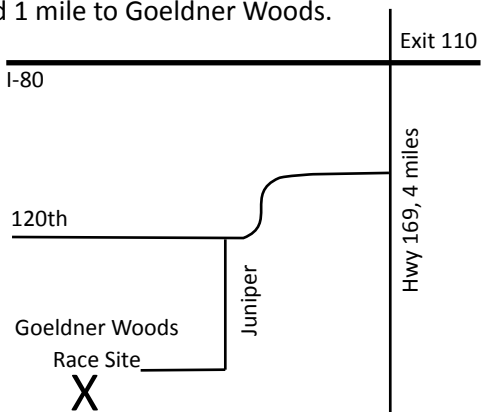

DIRECTIONS:

To race site: West Out of Des Moines on
Interstate 80 to Exit # 110. South on Hwy 169,
4 miles to 120th Street. West on 120th 3.25
miles to Juniper Road. South on Juniper
Road 1 mile to Goeldner Woods.